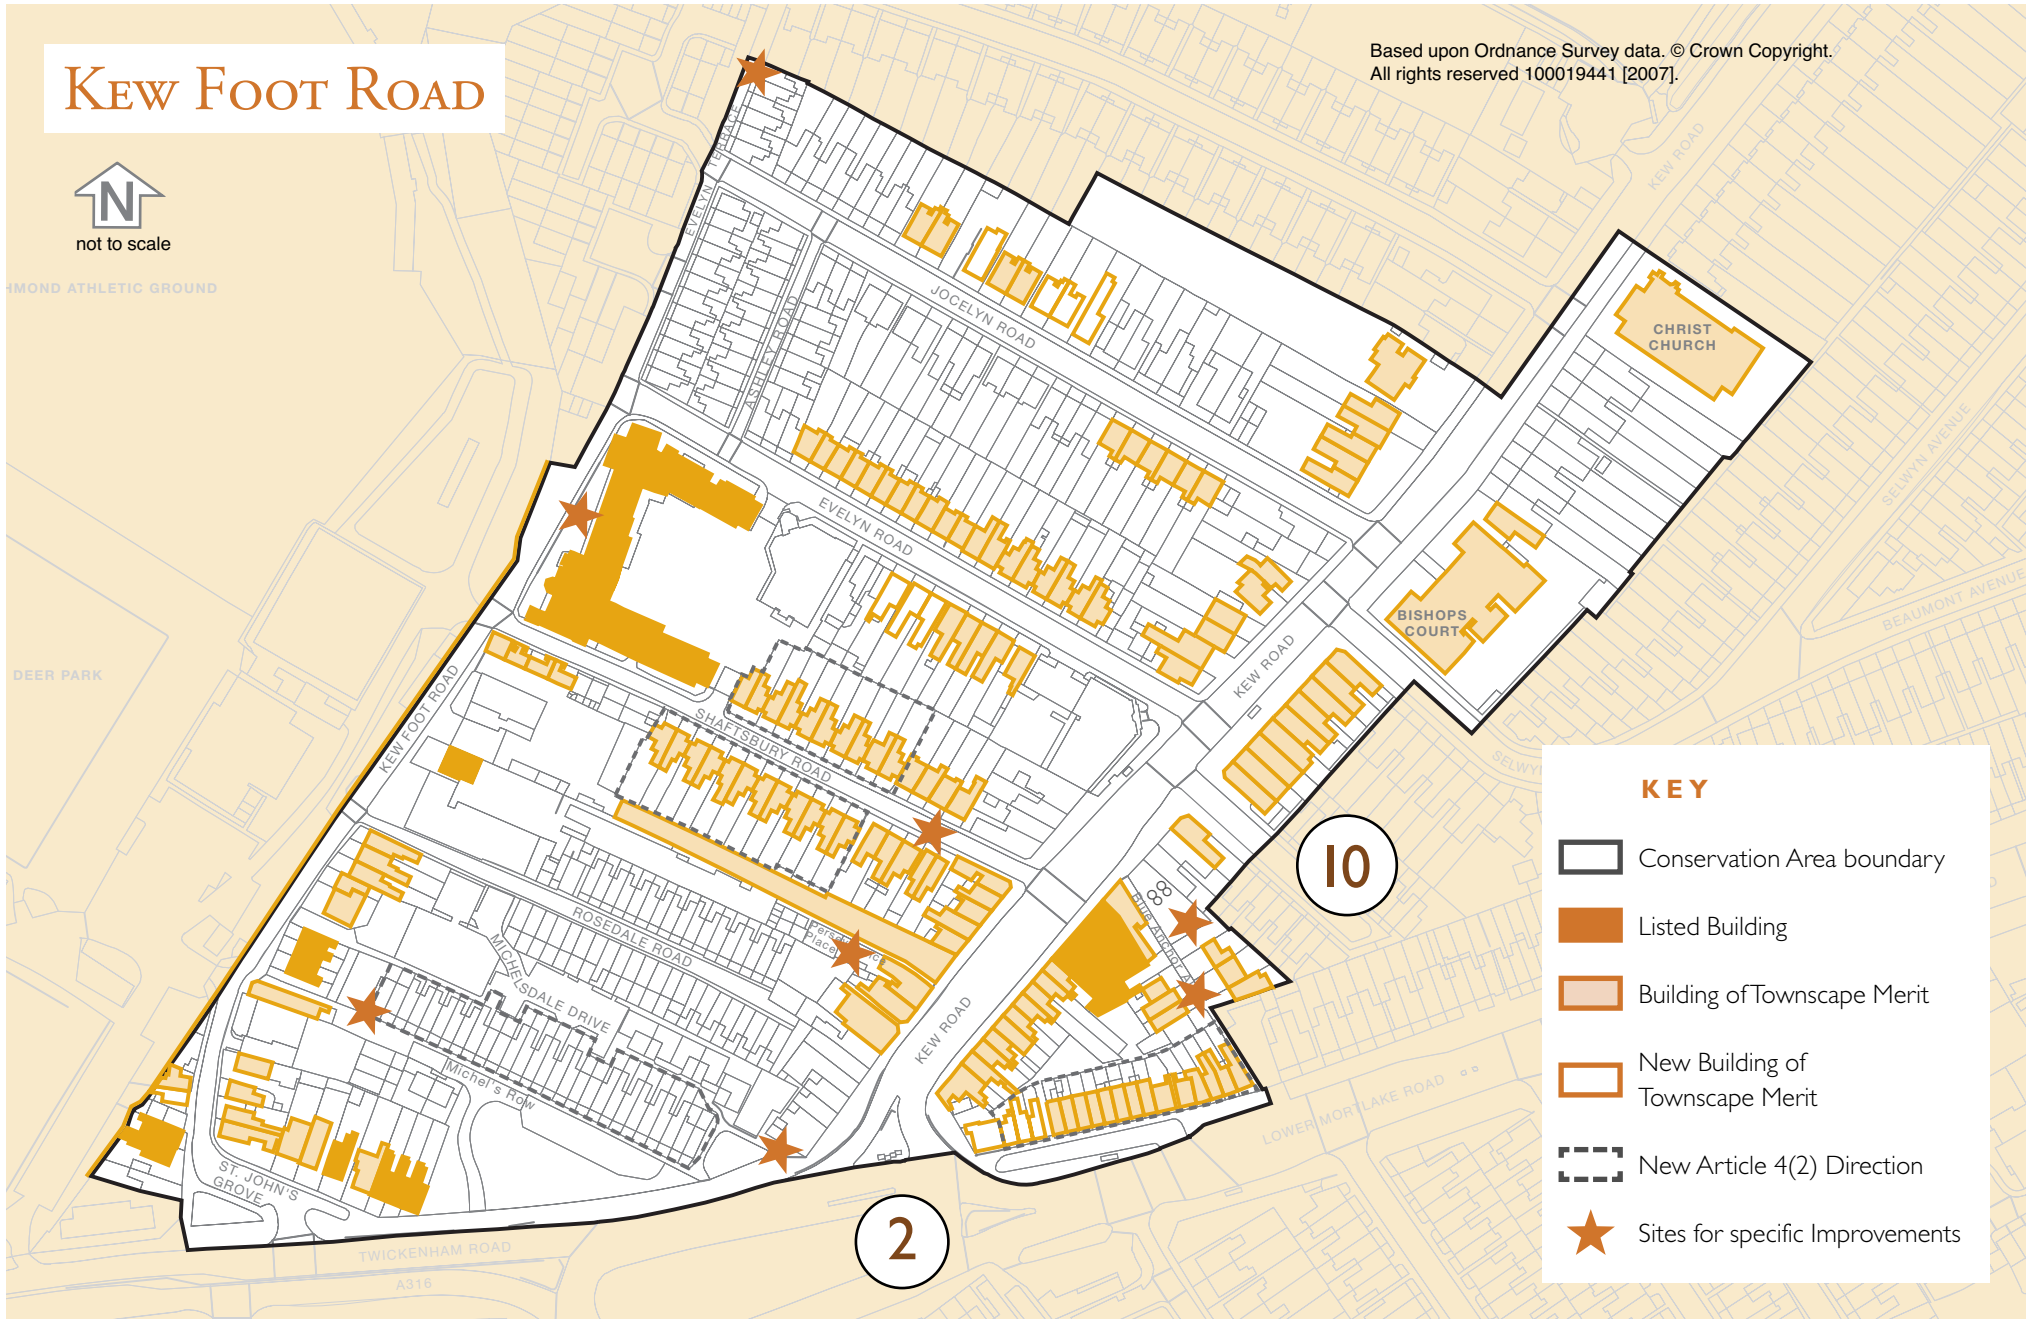

# KEW FOOT ROAD

Based upon Ordnance Survey data. © Crown Copyright.  
All rights reserved 100019441 [2007].

MOND ATHLETIC GROUND

DEER PARK

## KEY

-  Conservation Area boundary
-  Listed Building
-  Building of Townscape Merit
-  New Building of Townscape Merit
-  New Article 4(2) Direction
-  Sites for specific Improvements