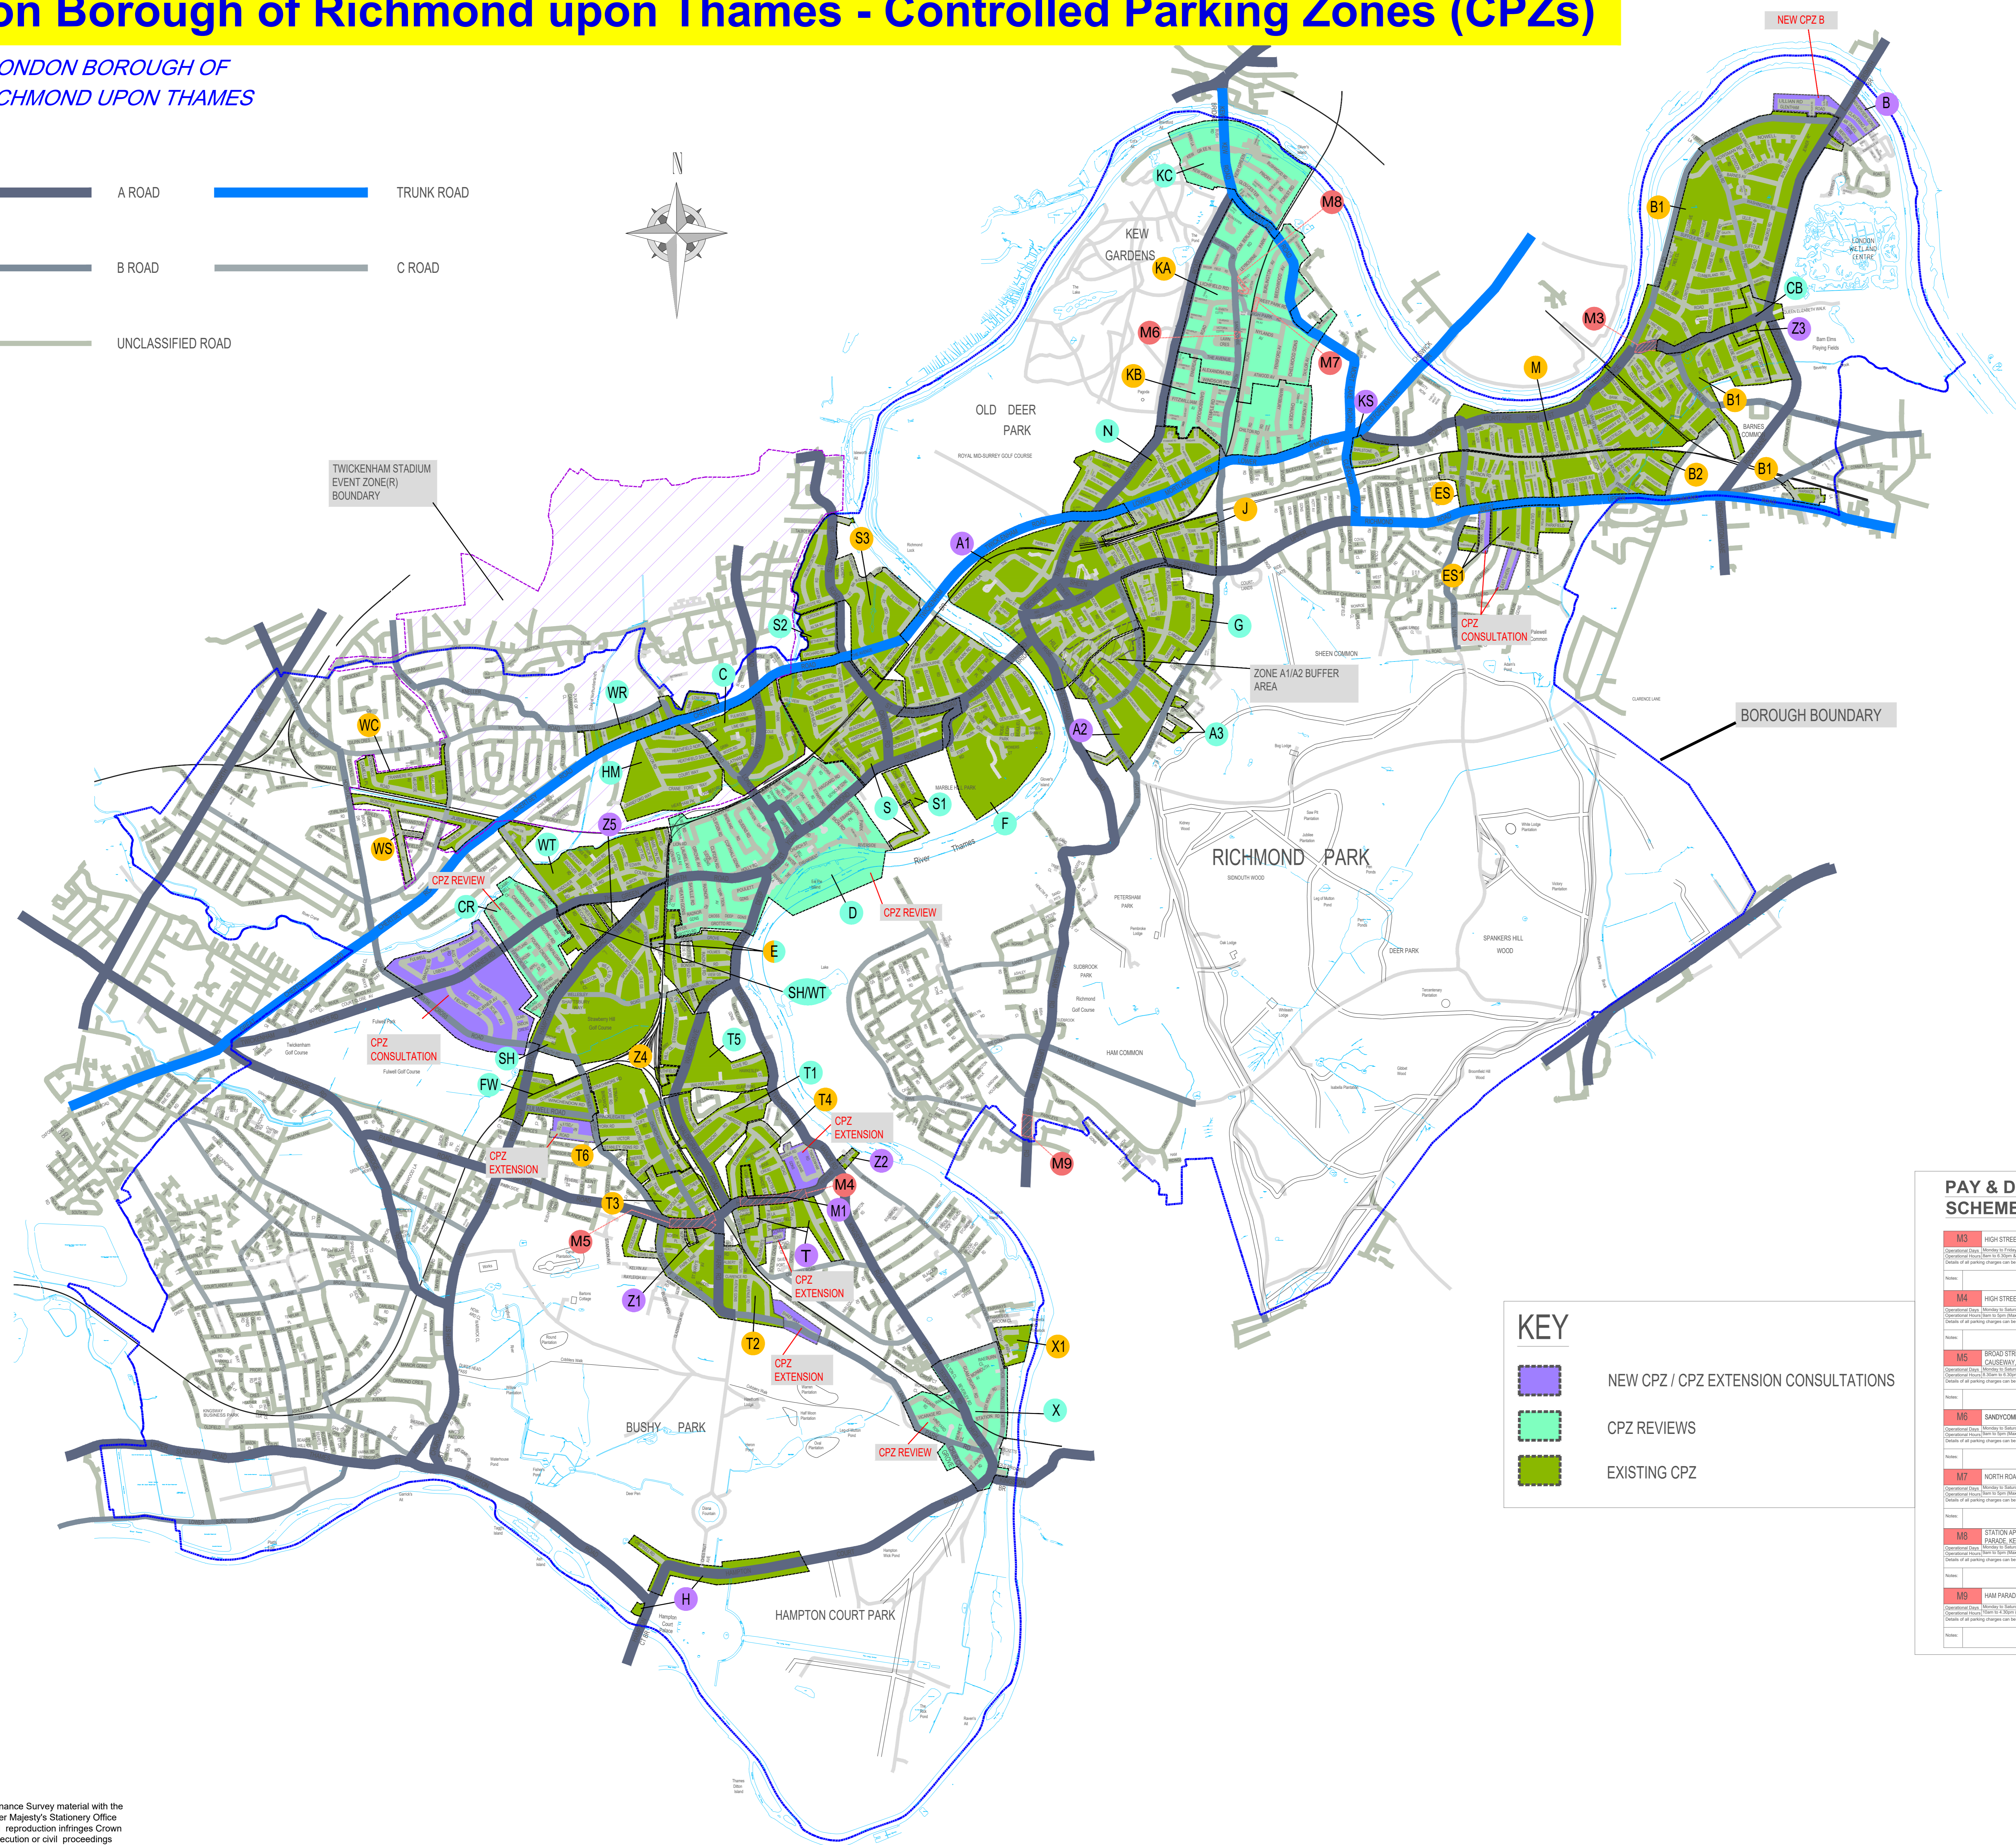

London Borough of Richmond upon Thames - Controlled Parking Zones (CPZs)

KEY:

- A ROAD
- B ROAD
- UNCLASSIFIED ROAD
- TRUNK ROAD
- C ROAD

1. **KEY**
2. NEW CPZ / CPZ EXTENSION CONSULTATIONS
   - CPZ REVIEWS
   - EXISTING CPZ

PAY & DISPLAY SCHEMES

CPZ SCHEMES

- ALL DAY ZONE
- HALF DAY ZONE
- QUARTER DAY ZONE

A1 RICHMOND TOWN	R TWICKENHAM STADIUM EVENT ZONE
A2 RICHMOND HILL	S ST MARGARET'S SOUTH
A3 SOUTH-EAST RICHMOND	S1 ORLEANS
B HAMMERSMITH BRIDGE	S2 ST MARGARET'S NORTH
B1 BARNES	S3 ST MARGARET'S NORTH
B2 WHITE HART LANE	SH STRAWBERRY HILL
C COLE PARK	SHWT WEST TWICKENHAM
CB CENTRAL BARNES	T TEDDINGTON
CR SOUTHWEST TWICKENHAM	T1 TEDDINGTON
D CENTRAL TWICKENHAM	T2 TEDDINGTON
E SOUTH TWICKENHAM	T3 TEDDINGTON
ES EAST SHEEN	T4 TEDDINGTON
ES1 PARKSIDE, EAST SHEEN	T5 TEDDINGTON
F EAST TWICKENHAM	TB TEDDINGTON
FW FULWELL	WC WHITTON CENTRAL
G THE ALBERTS	WR WHITTON ROAD
H HAMPTON COURT	WS WHITTON SOUTH
HM HEATHAM	WT WEST TWICKENHAM
J TOWNSEND	X HAMPTON WICK
KA KEW	X1 BROOM PARK, TEDDINGTON
KB SOUTH KEW	Z1 ELLERAY ROAD
KC NORTH KEW	Z2 FERRY ROAD, TEDDINGTON
KS KINGSWAYSHALSTONE	Z3 BRACKEN GARDENS, BARNES
M MORTLAKE	Z4 SOUTHFIELD GARDENS
M1 VICARAGE ROAD	Z5 FIRST CROSS ROAD
N NORTH-EAST RICHMOND	

REVISION	CLIENT	LONDON BOROUGH OF RICHMOND UPON THAMES
	PROJECT	MASTER BOROUGH MAP
	DRAWING TITLE	CPZ LOCATION PLAN
		PARKING PROGRAMME 2024/25
DATE	SCALE (if A1 SIZE)	ISSUED OFFICE
12/01/24	NTS	TWICKENHAM
	TELEPHONE	020 8891 1411
	DRAWING NUMBER	CPZ MASTER MAP -001
	REVISION